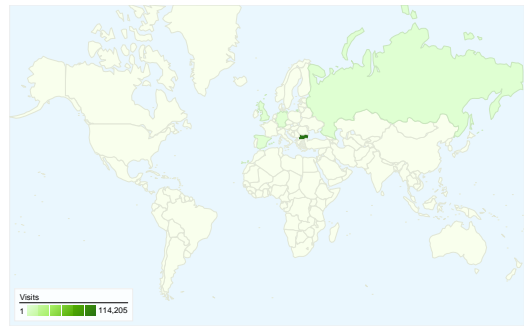

Site Usage

119,038 Visits

57.53% Bounce Rate

688,178 Pageviews

00:04:28 Avg. Time on Site

5.78 Pages/Visit

39.26% % New Visits

Visitors Overview

Visitors
62,169

Map Overlay world

Traffic Sources Overview

- **Search Engines**
100,594.00 (84.51%)
- **Direct Traffic**
16,158.00 (13.57%)
- **Referring Sites**
2,286.00 (1.92%)

Content Overview

| Pages | Pageviews | % Pageviews |
|--------------------------------|-----------|-------------|
| / | 36,631 | 5.32% |
| /search.php | 35,548 | 5.17% |
| /top100.php?kakvo=populqrnos | 11,984 | 1.74% |
| /LogIn.php | 7,467 | 1.09% |
| /browsepoartist.php?artistb=70 | 7,435 | 1.08% |

All traffic sources sent a total of 119,038 visits

13.57% Direct Traffic

1.92% Referring Sites

84.51% Search Engines

- Search Engines
100,594.00 (84.51%)
- Direct Traffic
16,158.00 (13.57%)
- Referring Sites
2,286.00 (1.92%)

119,038 visits came from 78 countries/territories

Site Usage

| Country/Territory | Visits | Pages/Visit | Avg. Time on Site | % New Visits | Bounce Rate |
|--|--|--|---|--|-------------|
| Visits 119,038 % of Site Total: 100.00% | Pages/Visit 5.78 Site Avg: 5.78 (0.00%) | Avg. Time on Site 00:04:28 Site Avg: 00:04:28 (0.00%) | % New Visits 39.36% Site Avg: 39.26% (0.25%) | Bounce Rate 57.53% Site Avg: 57.53% (0.00%) | |
| Bulgaria | 114,205 | 5.87 | 00:04:32 | 38.25% | 57.07% |
| Russia | 683 | 1.79 | 00:01:08 | 88.43% | 80.23% |
| Spain | 531 | 5.22 | 00:03:41 | 38.42% | 55.74% |
| United Kingdom | 509 | 4.57 | 00:04:03 | 58.35% | 60.90% |
| Germany | 397 | 3.06 | 00:02:42 | 63.22% | 73.80% |
| Greece | 371 | 4.40 | 00:03:57 | 59.03% | 58.49% |
| United States | 236 | 2.60 | 00:01:39 | 77.97% | 74.15% |
| Italy | 228 | 4.43 | 00:04:02 | 48.25% | 65.79% |
| Ukraine | 227 | 1.59 | 00:00:37 | 66.08% | 80.62% |