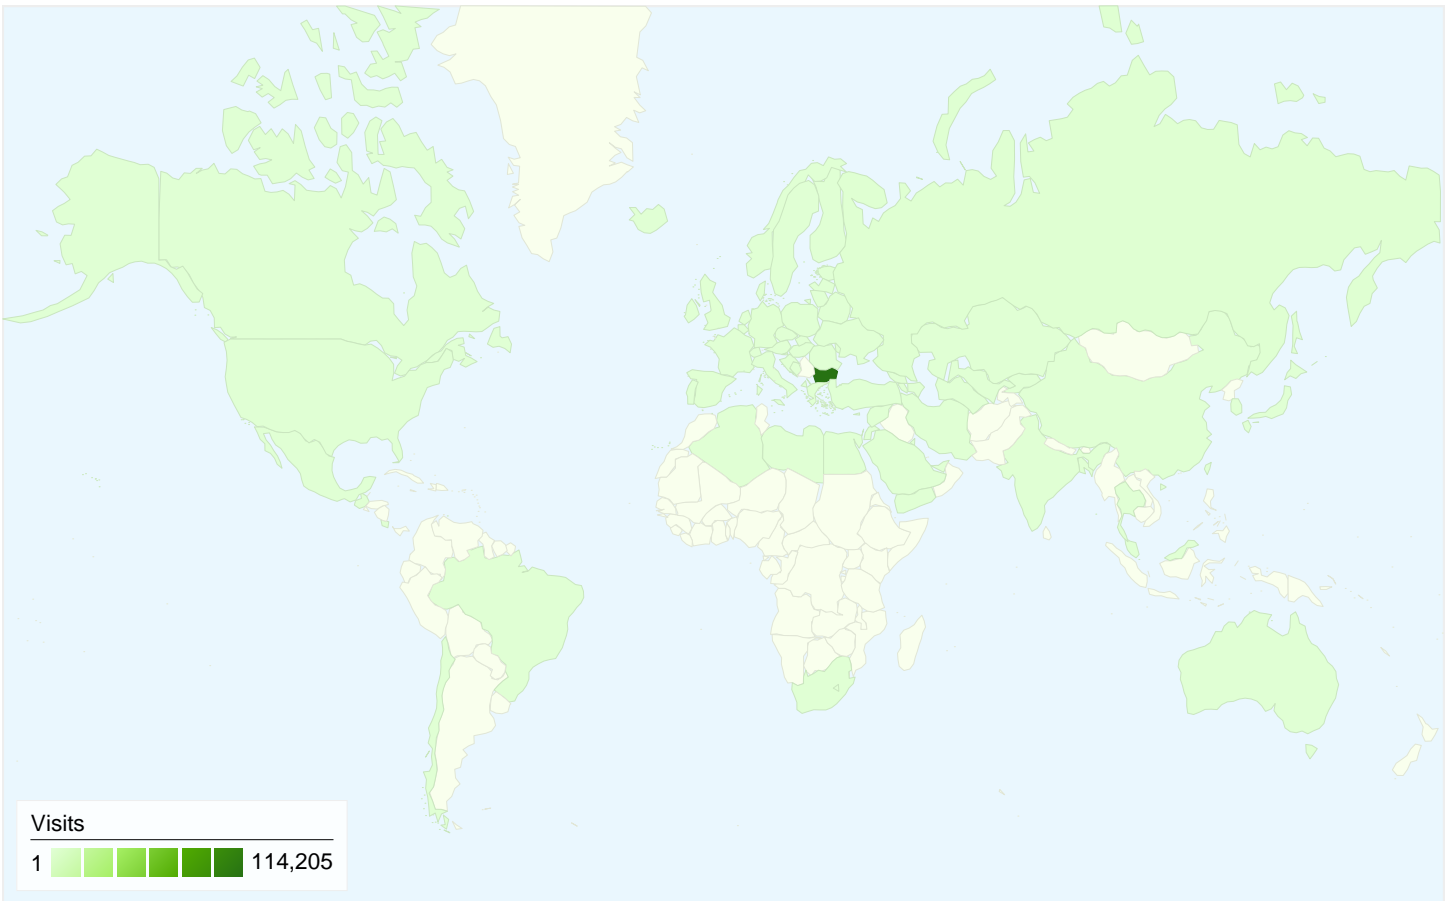

Visitors
62,169

Map Overlay world

Traffic Sources Overview

- **Search Engines**
100,594.00 (84.51%)
- **Direct Traffic**
16,158.00 (13.57%)
- **Referring Sites**
2,286.00 (1.92%)

Content Overview

| Pages | Pageviews | % Pageviews |
|--------------------------------|-----------|-------------|
| / | 36,631 | 5.32% |
| /search.php | 35,548 | 5.17% |
| /top100.php?kakvo=populqrnos | 11,984 | 1.74% |
| /LogIn.php | 7,467 | 1.09% |
| /browsepoartist.php?artistb=70 | 7,435 | 1.08% |

62,169 people visited this site

119,038 Visits

62,169 Absolute Unique Visitors

688,178 Pageviews

5.78 Average Pageviews

00:04:28 Time on Site

57.53% Bounce Rate

39.26% New Visits

All traffic sources sent a total of 119,038 visits

13.57% Direct Traffic

1.92% Referring Sites

84.51% Search Engines

- Search Engines
100,594.00 (84.51%)
- Direct Traffic
16,158.00 (13.57%)
- Referring Sites
2,286.00 (1.92%)

119,038 visits came from 78 countries/territories

Site Usage

| Country/Territory | Visits | Pages/Visit | Avg. Time on Site | % New Visits | Bounce Rate |
|--|--|--|---|--|-------------|
| Visits 119,038 % of Site Total: 100.00% | Pages/Visit 5.78 Site Avg: 5.78 (0.00%) | Avg. Time on Site 00:04:28 Site Avg: 00:04:28 (0.00%) | % New Visits 39.36% Site Avg: 39.26% (0.25%) | Bounce Rate 57.53% Site Avg: 57.53% (0.00%) | |
| Bulgaria | 114,205 | 5.87 | 00:04:32 | 38.25% | 57.07% |
| Russia | 683 | 1.79 | 00:01:08 | 88.43% | 80.23% |
| Spain | 531 | 5.22 | 00:03:41 | 38.42% | 55.74% |
| United Kingdom | 509 | 4.57 | 00:04:03 | 58.35% | 60.90% |
| Germany | 397 | 3.06 | 00:02:42 | 63.22% | 73.80% |
| Greece | 371 | 4.40 | 00:03:57 | 59.03% | 58.49% |
| United States | 236 | 2.60 | 00:01:39 | 77.97% | 74.15% |
| Italy | 228 | 4.43 | 00:04:02 | 48.25% | 65.79% |
| Ukraine | 227 | 1.59 | 00:00:37 | 66.08% | 80.62% |